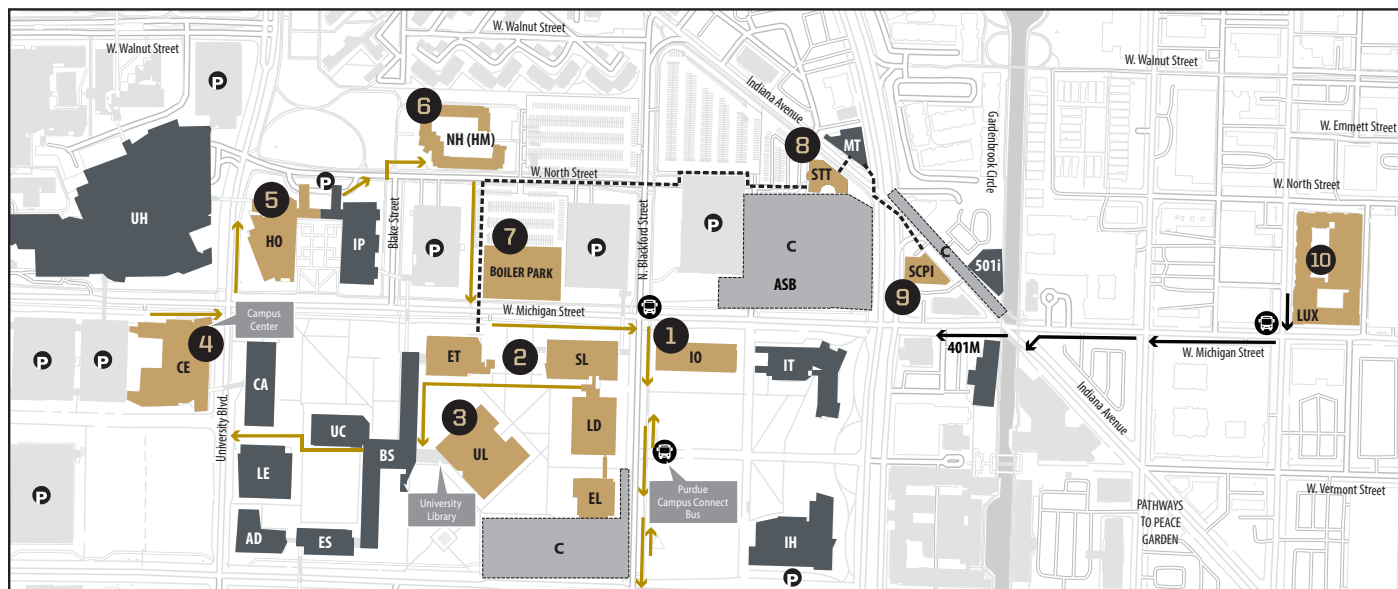

# CAMPUS MAP

### 1 | INNOVATION HALL

Home to the Office of Admissions and the Indianapolis Makerspace, our students participate in specialized labs and one-of-a-kind innovation opportunities.

### 3 | UNIVERSITY LIBRARY

Located in the heart of campus, students can find an abundance of information and versatile study spaces.

### PROFESSIONAL SPORTS

Feel the energy of the city as you cheer on the NBA's Pacers or WNBA's Fever at Gainbridge Fieldhouse. Experience the roar of the crowd at Lucas Oil Stadium with the Indianapolis Colts. And join the action at the legendary Indianapolis Motor Speedway for the can't-miss Indy 500 — steps away from Purdue in Indianapolis.