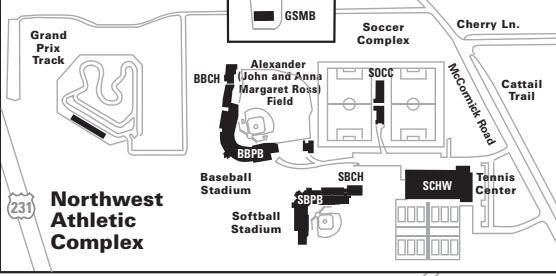

PURDUE UNIVERSITY

LEGEND

- ▲ Emergency phones at street level
- Emergency phones in subwalks and garages
- → One-way street
- Parking garages are permit-only during weekdays, and usually free and open to the public evenings and weekends. (PGMD is residence hall permit-only; PGG has paid visitor parking.)
- Residence facilities
- Under construction

APPROXIMATE SCALE IN FEET
0 250 500 1000