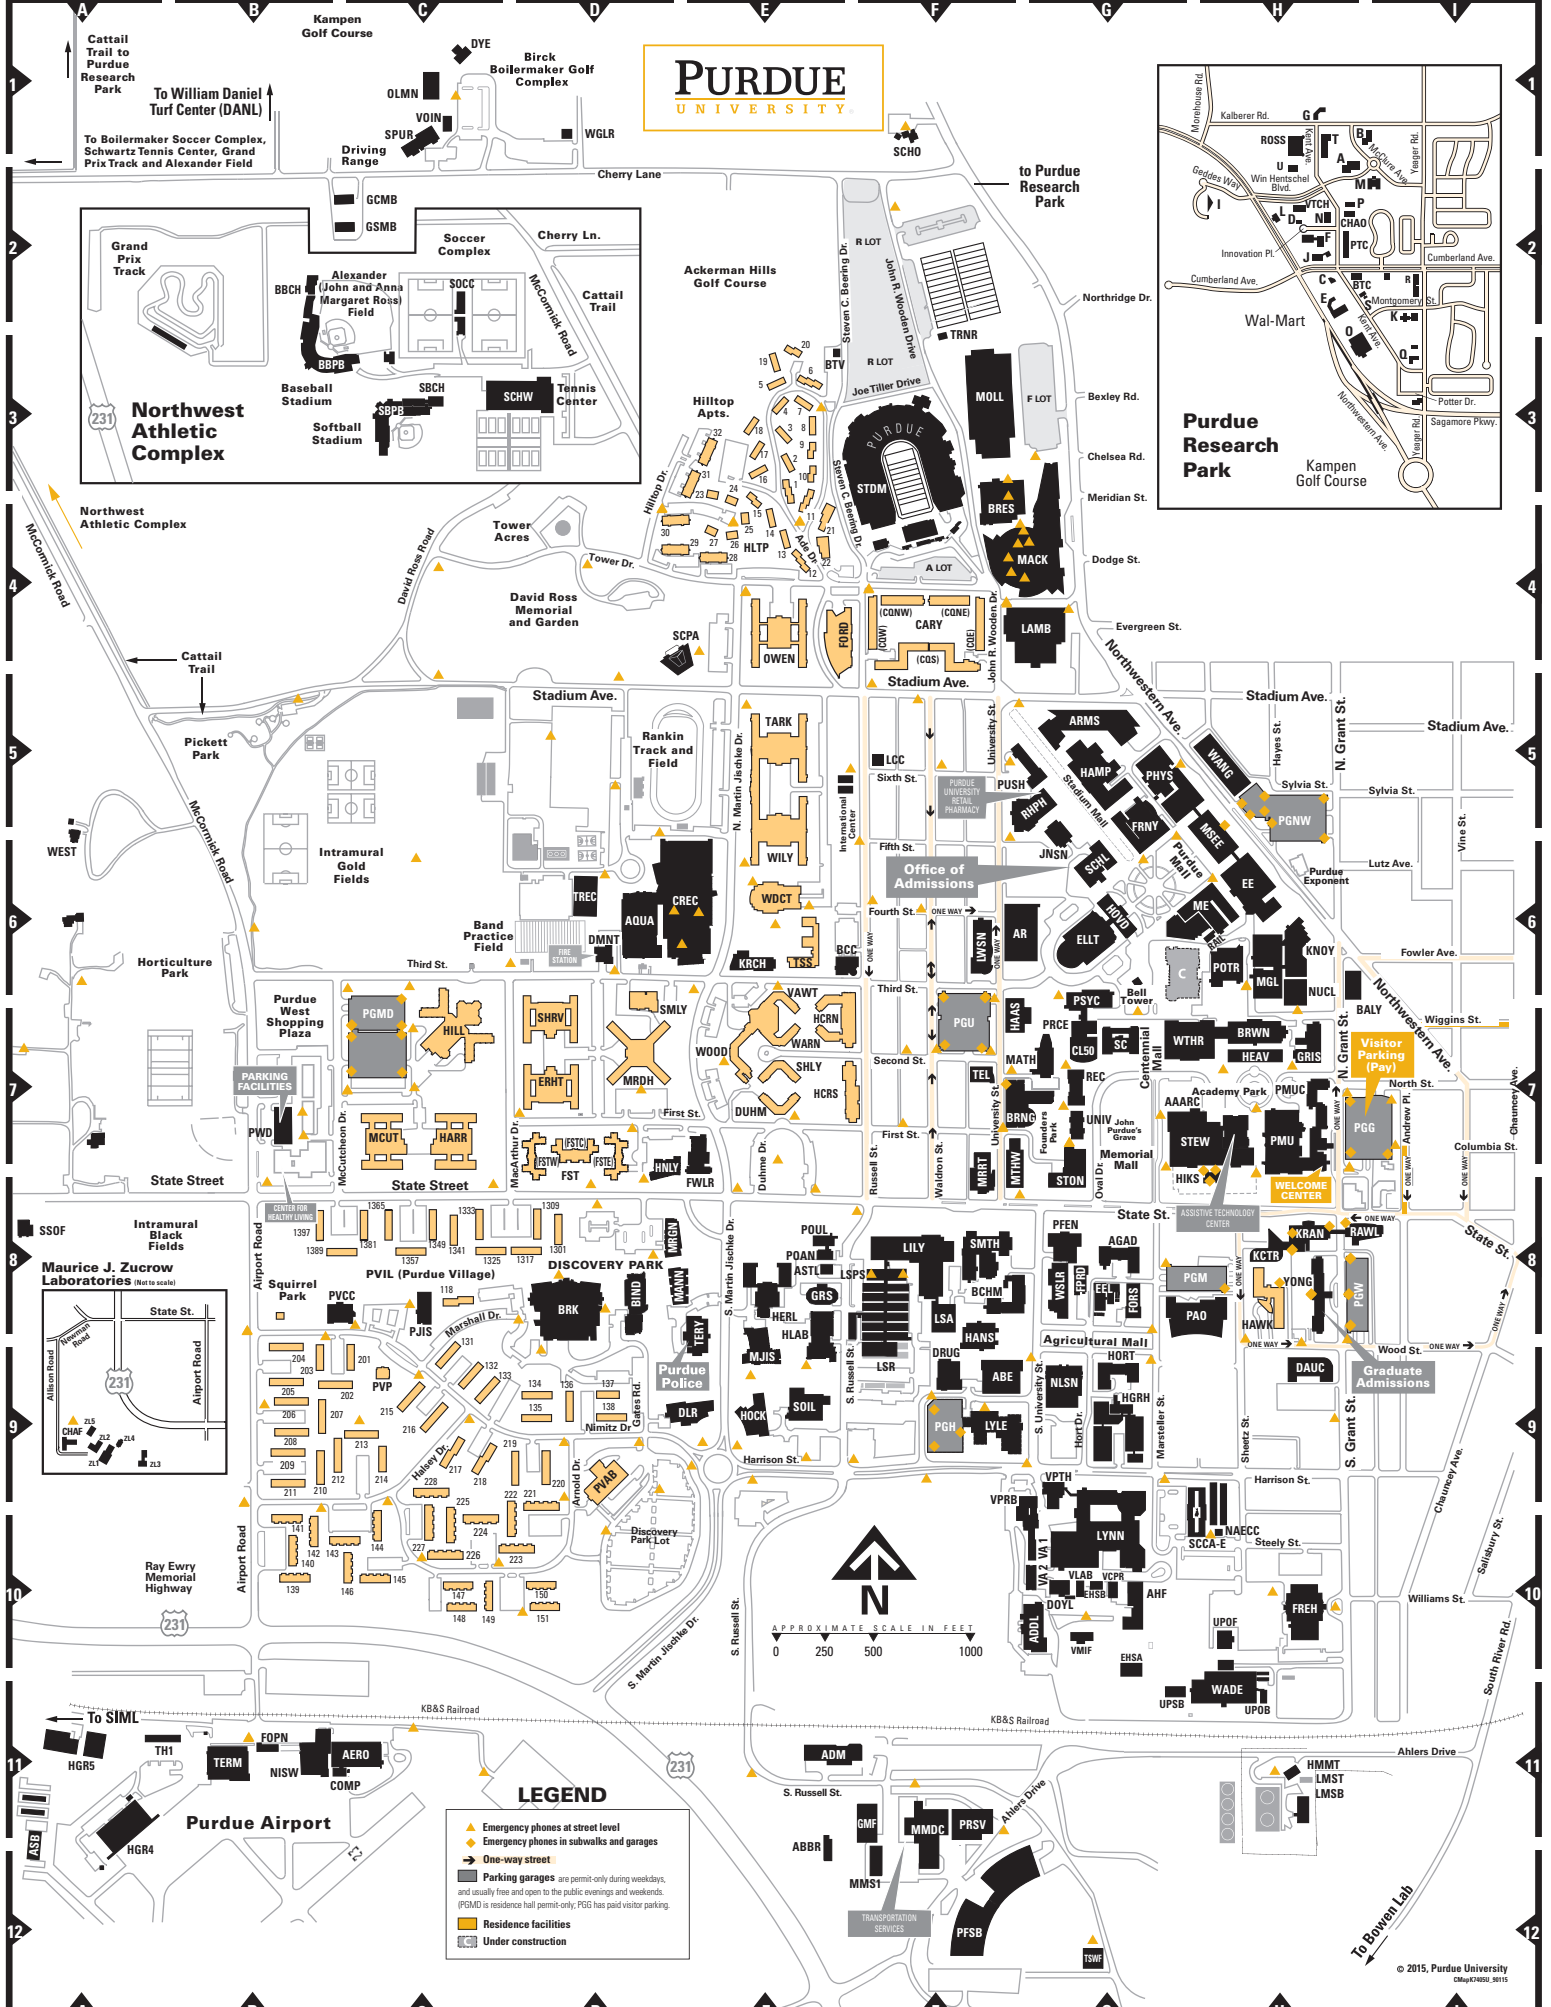

PURDUE UNIVERSITY

LEGEND

- ▲ Emergency phones at street level
- ◆ Emergency phones in subwalks and garages
- One-way street
- Parking garages are permit-only during weekdays, and usually free and open to the public evenings and weekends. (PGMD is residence hall permit-only; PGG has paid visitor parking.)
- Residence facilities
- Under construction

■ Visitor Information Center (now the Welcome Center — east end of PMU) **H7**
VLAB Veterinary Laboratory Animal Building **G10**
VMIF Veterinary Medicine Isolation Facility **G10**
VOIN Voinoff (Samuel) Golf Pavilion **C1**
VPRB Veterinary Pathobiology Research Building **F, G9, 10**
VPTH Veterinary Pathology Building **G9**
WADE Wade (Walter W.) Utility Plant **H11**
WANG Wang (Seng-Liang) Hall **H5**
 ■ Welcome Center (see PMU) **H7**
WEST Westwood (President's Home) **A5, 6**
WGLR Women's Golf Locker Room **D1**
WSLR Whistler (Roy L.) Hall of Agricultural Research **G8**
WTHR Wetherill (Richard Benbridge) Laboratory of Chemistry **G, H7**
YONG Young (Ernest C.) Hall **H8**
 † **Z11** Combustion Research Laboratory
 † **Z12** Gas Dynamics Research Laboratory
 † **Z13** High Pressure Research Laboratory
 † **Z14** Propulsion Research Laboratory
 † **Z15** Turbomachinery Fluid Dynamics Laboratory